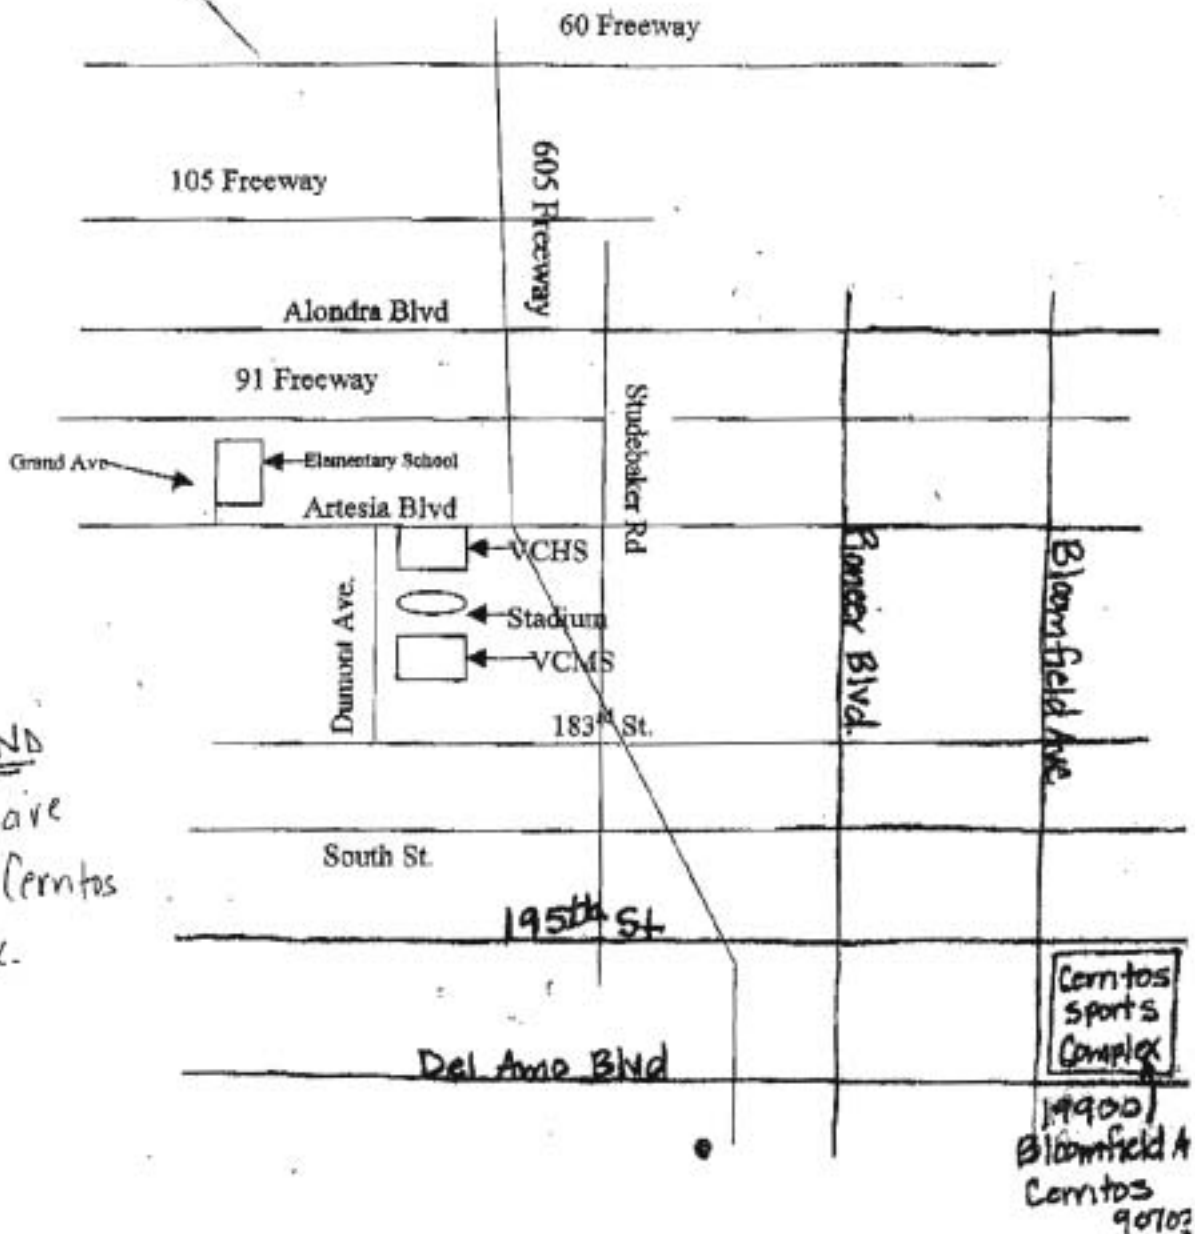

All Baseball AND Softball Games are played at the Cerritos Sports Complex.

DIRECTIONS :

PLEASE NOTE: MAP NOT DRAWN TO SCALE

605 SOUTH TO DEL AMO BLVD - exit - TURN LEFT GO UP 2 MILES TO BLOOMFIELD AVE. - TURN LEFT. YOU WILL SEE A TARGET STORE ON YOUR RIGHT. THE COMPLEX IS RIGHT PAST THAT. DRIVE TO THE FIELDS IN THE BACK.